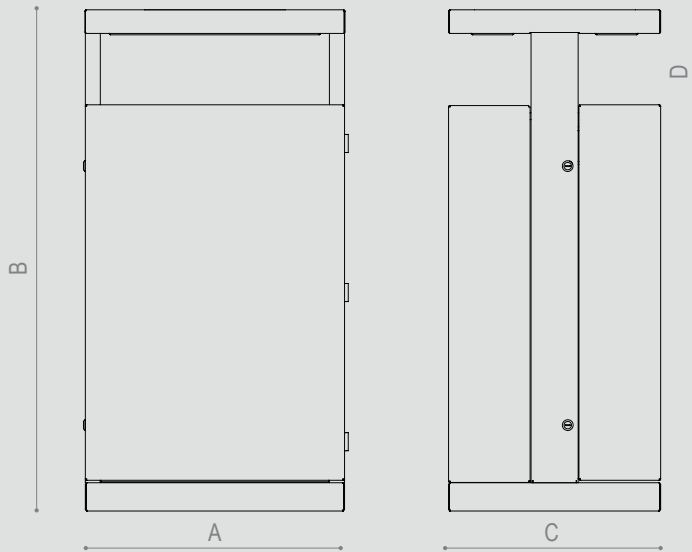

vandal

EXTERA

VANDAL 75L

VANDAL 200L

MATERIALS

Galvanized and powder coated sheet metal with stainless steel details for putting out cigarettes. Sets of standard colors for 200L model - accent color for frame and cover.

EMPTYING

- 75L – positioning frame for plastic bag, steel container can be tilted forward. Separate ashtray on top.
- 200L – Lockable door on one side, plastic bag holder. Separate ashtray on top

MEASURES

Product	Product code	Size	A	B	C	D
VANDAL	VAN75	75 L	390	1000	365	130
	VAN200	200 L	550	1065	450	150

INSTALLATION

Anchored to the pavement or to the substructure laid into the ground.

SURFACE TREATMENT

VANDAL 75