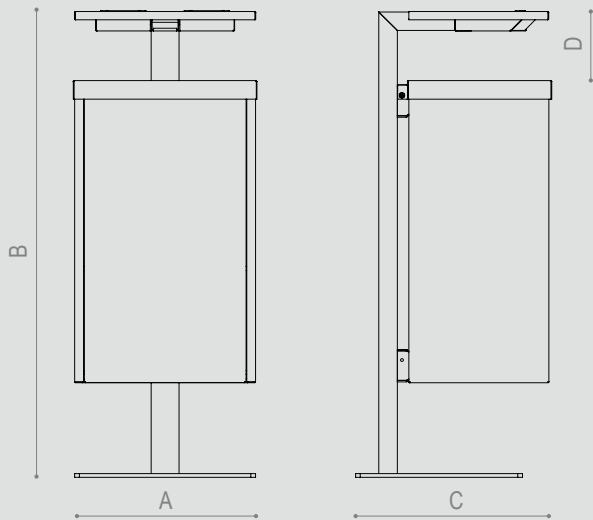

VANDAL 75L

VANDAL 200L

MATERIALS

Galvanized and powder coated sheet metal with stainless steel details for putting out cigarettes. Sets of standard colors for 200L model - accent color for frame and cover.

EMPTYING

- 75L – positioning frame for plastic bag, steel container can be tilted forward. Separate ashtray on top.
- 200L – Lockable door on one side, plastic bag holder. Separate ashtray on top

MEASURES

Product	Product code	Size	A	B	C	D
VANDAL	VAN75	75 L	390	1000	365	130
	VAN200	200 L	550	1065	450	150

INSTALLATION

Anchored to the pavement or to the substructure laid into the ground.