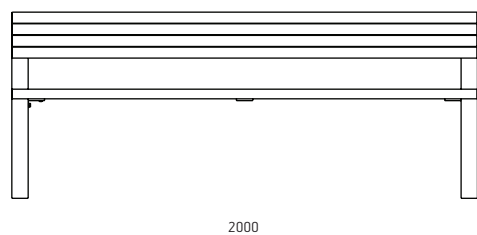

Material marking in product code:

a- thermo-treated ash

u- larch

t- tropical wood

tn- tropical wood, natural

Example of code use for bench with two armrests and larch wood:

PRIB200-02-u

DIMENSIONS

Prima bench with backrest, without armrests
PRIB200

Prima bench with backrest, with two armrests
PRIB200-02

VARIATIONS

Prima bench with backrest, without armrests
PRIB200

Prima bench with backrest, with two armrests
PRIB200-02