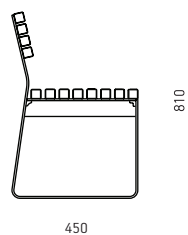

Material marking in product code:

a- thermo-treated ash

u- larch

t- tropical wood

tn- tropical wood, natural

Example of code use for bench with two armrests and larch wood:

PRIB200-02-u

DIMENSIONS

Prima bench with backrest, without armrests
PRIB200

Prima bench with backrest, with two armrests
PRIB200-02

VARIATIONS

Prima bench with backrest, without armrests
PRIB200

Prima bench with backrest, with two armrests
PRIB200-02