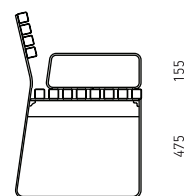

Material marking in product code:

a- thermo-treated ash

u- larch

t- tropical wood

tn- tropical wood, natural

Example of code use for bench with two armrests and larch wood:

PRIB200-02-u

DIMENSIONS

Prima bench with backrest, without armrests
PRIB200

Prima bench with backrest, with two armrests
PRIB200-02

VARIATIONS

Prima bench with backrest, without armrests
PRIB200

Prima bench with backrest, with two armrests
PRIB200-02