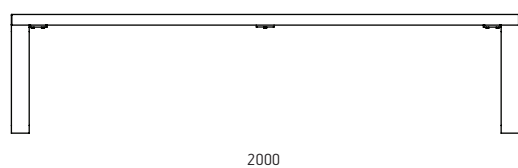

Material marking in product code:

a- thermo-treated ash

u- larch

t- tropical wood

tn- tropical wood, natural

Example of code use for bench with armrest and larch wood: **PRIJ200-01-u**

DIMENSIONS

Prima bench without backrest - **PRIJ200**