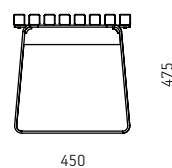

Material marking in product code:

a- thermo-treated ash

u- larch

t- tropical wood

tn- tropical wood, natural

Example of code use for bench with armrest and larch wood: **PRIJ200-01-u**

DIMENSIONS

Prima bench without backrest - **PRIJ200**