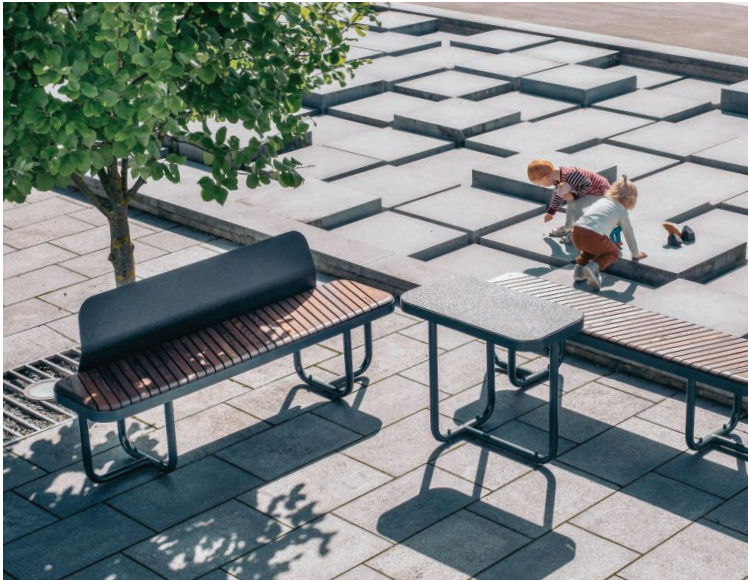

Tiide bench with backrest

FEATURES

Friendly on the outside, but robust on the inside.

Makes the surroundings unique and outstanding.

The steel edges confine the wooden surfaces with precision and conviction.

The backrest of the bench is covered with an elastomer, which makes the metal surface pleasant to the touch.

No visible fixing materials on the top surfaces of the wooden parts ensure a pleasing look and feel of the products.

Possibility to create many different playful sets as Tiide bench is one of the six elements in the family.

Extery quality without compromise- harmonious design, carefully selected materials and engineering considered to the last detail.

EXTERY