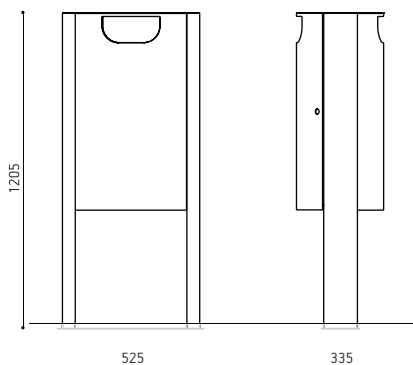

## DIMENSIONS

Solo 60 - **SOL60**

Capacity: 60 l

Solo P60, wall mounted - **SOLP60**

Capacity: 60 l