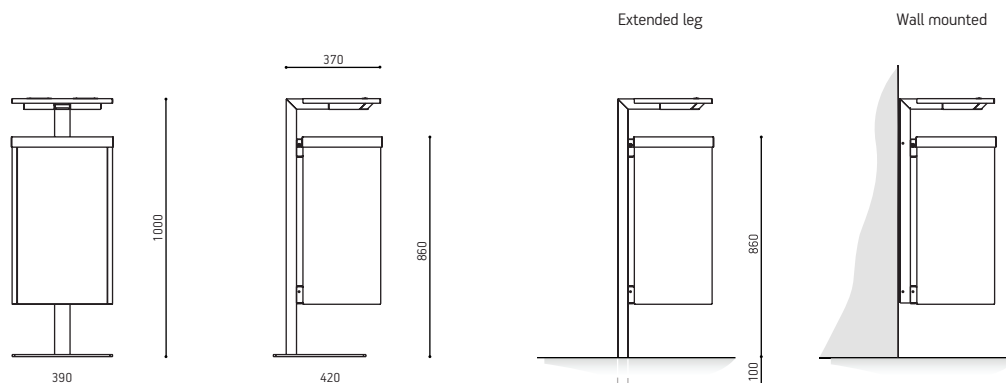

Wall mounted version.

Extended leg for underground installation.

DIMENSIONS

Vandal 75 waste bin - VAN75

Capacity: 75 l

Extra markings in product code:

G- anti-graffiti coating
02- wall mounted
03- extended leg