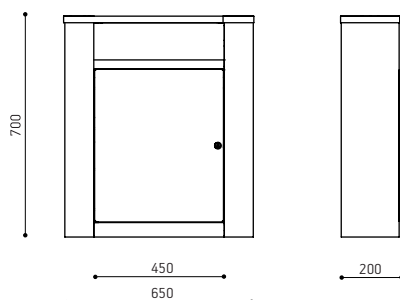

### VARIATIONS AND DIMENSIONS

Look 30 waste bin - **LOK30**

Capacity: 30 l

Material marking in product code:

01- container

G- anti-graffiti coating

*The use of the legend on the example of Look 30 with container and anti-graffiti coating: **LOK30-G01***