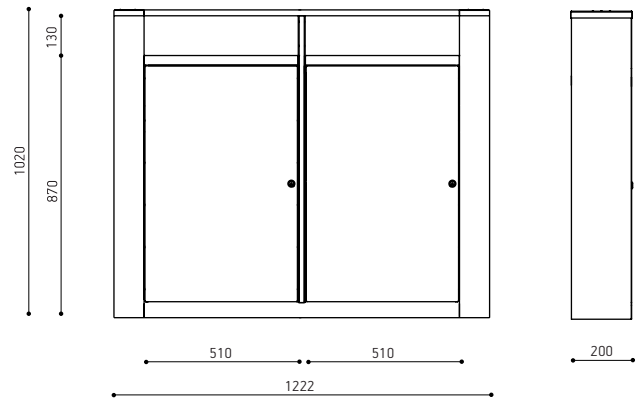

Look@2 waste bin - LOK@2

Capacity: 2 * 70 l