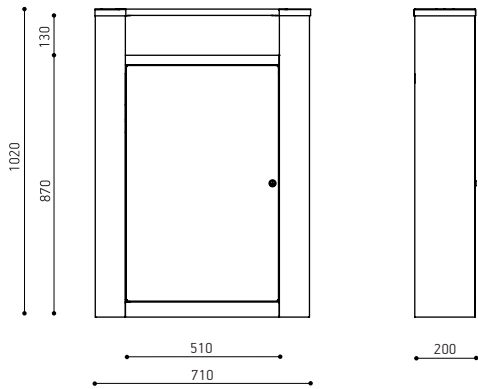

VARIATIONS AND DIMENSIONS

Look 70 waste bin - LOK70

Capacity: 70 l