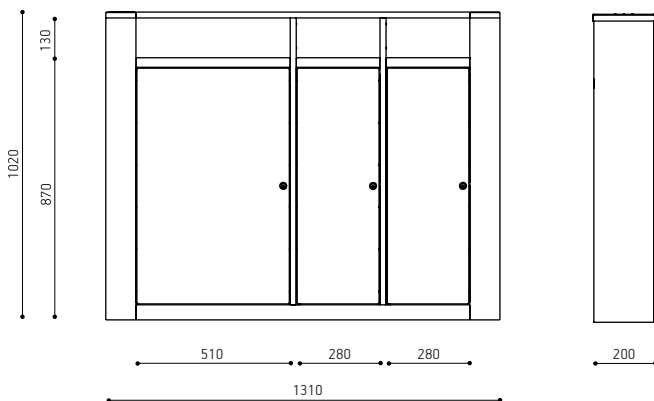

Look@3 waste bin - LOK@3

Capacity: 70 l + 2*30 l

Material marking in product code:
01- container
G- anti-graffiti coating

The use of the legend on the example of
Look@3 with container and anti-graffiti
coating: **LOK@3-G01**