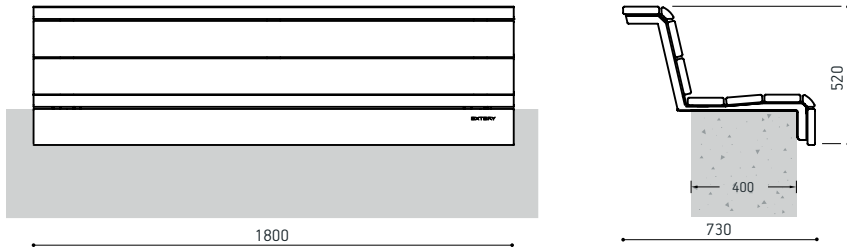

DIMENSIONS AND VARIATIONS

Veer seat, with backrest - VERB180