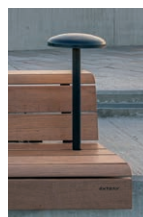

# VEER seat with backrest

Veer is specially designed to complement landscaping steps, walls and edges, making them incredibly comfortable seating areas in a diverse urban space.

Veer seat is designed with maximum user comfort in mind: the seat offers the right seating inclination and the backrest is designed at a comfortable leaning height.

Both seats, with or without backrest, can also be equipped with a lamp to read the book on a warm summer evening or to add coziness to the surrounding autumn darkness.

Design by Pent Talvet and Sven Sörmus

## FEATURES

Ergonomic seating is ensured by a special profile. In addition the backrest has a comfortable tilt angle and support height.

Cleverly designed and unobtrusive mounting brackets make the bench easy to install and keeps the appearance of the product clean and aesthetic.

Fasteners and construction are hidden.

Slim yet strong protruding light integrated in the seat creates a cozy environment and brings multi-level light to the urban space.

EXTERY quality without compromise- harmonious design, carefully selected materials and engineering considered to the last detail