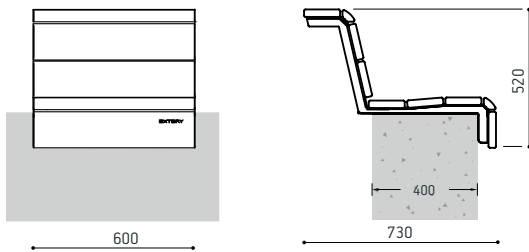

Veer seat, with backrest, short - VERB60

Material marking in product code:

- a- thermotreated ash
- t- tropical wood

The use of the legend on the example of Veer seat with backrest and tropical wood: VERB180-t