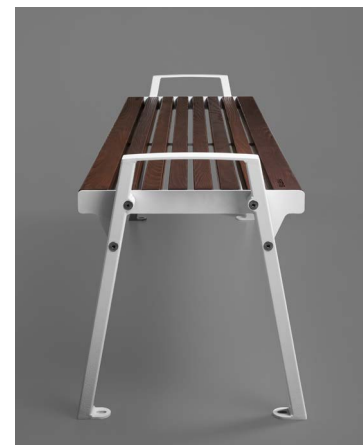

KLAAR WOOD bench without backrest

Design by
Martin Pärn
iseasi

Rationality, neutrality and the precise aesthetic finishing of parts that characterize Klaar are qualities that never go out of date nor submit to the rapidly changing vogues.

The clarity and lightness of its shape and the wide selection of materials make Klaar suitable for using in many different modern architectural contexts, offering solutions that meet different requirements. The Klaar family includes park benches for three where it is good to sit and rest one's back to gaze at the sea, single chairs that offer a moment of rest and a chance to be alone in the noise of a city square as well as seats and tables that enable the creation of picnic settings in a park.

KLAAR WOOD bench without backrest

FEATURES

Due to the proportions, shape and use of materials, Klaar is very ergonomic and comfortable also making it suitable to a modern architectural context as well as to a historic setting.

A wide range of different products, including chairs, seats and tables, in the family to complement various uses and environments.

Good functionality combined with clever and well considered details.

The hot-dip galvanized and powder-coated steel frame and high-quality, knot-free wooden material makes the product very resistant to weather and use.