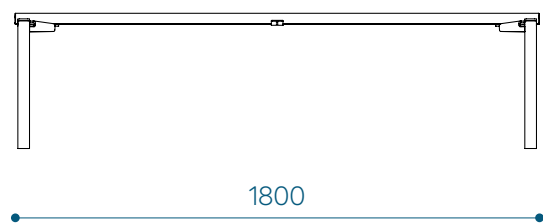

Freestanding on a firm base.

Anchored to a firm foundation.

Material marking in product code:
a- thermotreated ash
t- tropical wood

Example of the code use for bench
1800 with tropical wood: LINJ180-t

DIMENSIONS AND VARIATIONS

Linn bench without backrest, 1800 -
LINJ180

Linn bench without backrest, 1400 -
LINJ140