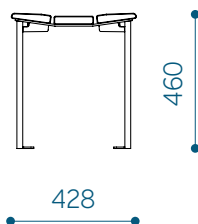

Freestanding on a firm base.

Anchored to a firm foundation.

Material marking in product code:
a- thermotreated ash
t- tropical wood

Example of the code use for bench
1800 with tropical wood: LINJ180-t

DIMENSIONS AND VARIATIONS

Linn bench without backrest, 1800 -
LINJ180

Linn bench without backrest, 1400 -
LINJ140