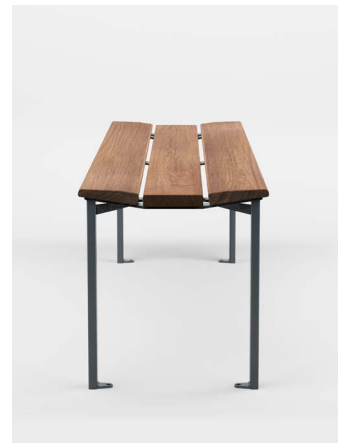

LINN bench without backrest

Design by
Pent Talvet
iseasi

In the creation of Linn family we set the goal of nothing less than reaching the greatest comfort and elegance, worthy of a modern city. Our approach was to make the design look selfless and obvious at first glance but appear beautiful to the attentive upon a closer look, while surprising with its comfort. Having these ideals in our minds - Linn was born. Being classy enough and completely free of excess, Linn is ideal for supplementing an historical venue in a modern angle, meanwhile modern enough to stand out convincingly in the context of contemporary architecture.

LINN bench without backrest

FEATURES

Elegant and graceful, suitable for various environments.

Excellent seating comfort achieved by special profiling of wood.

The different lengths of the benches allow to create rhythm and functionality in the layouts.

METAL

The frame is available in powder coated hot-dip galvanized steel. The hot-dip galvanizing is done according to ISO 1461:2009 standard.

RAL recommendation by designer:

RAL 7016
+ graffiti protection