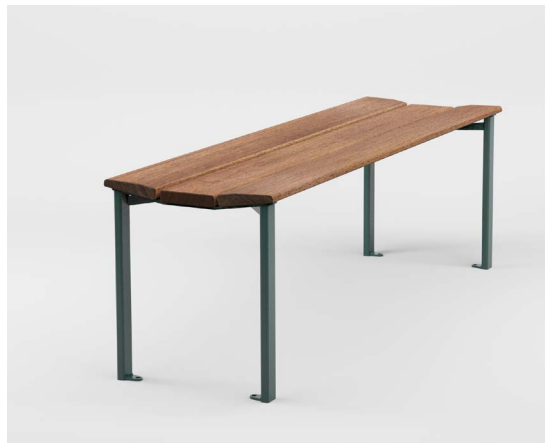

LINN bench without backrest

Design by
Pent Talvet
iseasi

In the creation of Linn family we set the goal of nothing less than reaching the greatest comfort and elegance, worthy of a modern city. Our approach was to make the design look selfless and obvious at first glance but appear beautiful to the attentive upon a closer look, while surprising with its comfort. Having these ideals in our minds - Linn was born. Being classy enough and completely free of excess, Linn is ideal for supplementing an historical venue in a modern angle, meanwhile modern enough to stand out convincingly in the context of contemporary architecture.

LINN bench without backrest

FEATURES

Elegant and graceful, suitable for various environments.

Excellent seating comfort achieved by special profiling of wood.

The different lengths of the benches allow to create rhythm and functionality in the layouts.

METAL

The frame is available in powder coated hot-dip galvanized steel. The hot-dip galvanizing is done according to ISO 1461:2009 standard.

RAL recommendation by designer:

RAL 7016
+ graffiti protection