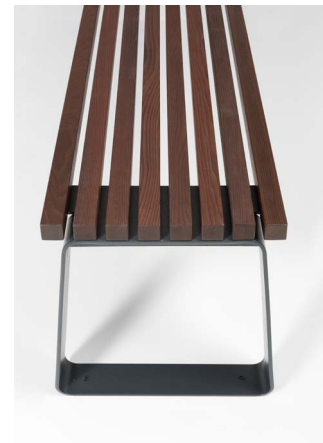

## PRIMA bench, without backrest

Design by  
**Martin Pärn and  
Sven Sörmus**  
iseasi

Prima series is a pragmatic choice that stands for uncompromising quality, elaborate details and carefully considered construction. Light benches in classical proportions are available with or without backrest and armrests. The full set includes also a table which makes Prima perfect for creating picnic areas.

# PRIMA bench, without backrest

## FEATURES

The combination of Prima benches, seats and tables enable the creation of enjoyable picnic areas.

Prima series is well characterized by its simplicity, lightness or form and aesthetics.

Easy maintenance and replacement of wooden parts. The possibility to add a number of armrests which enables better access to seniors or people with restricted mobility.

No visible fixing materials on the top surfaces of the wooden parts to ensure a pleasing look and feel of the products.

The hot-dip galvanized and powder-coated steel frame and high-quality, knot-free wooden material makes the product very resistant to weather and use.